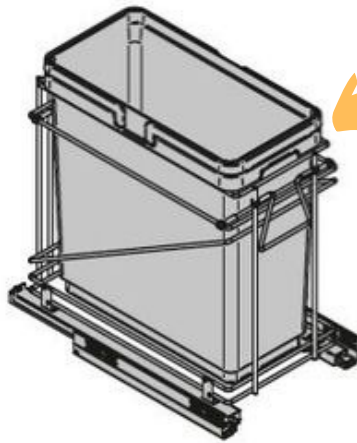

## MODERN. EUROPEAN DESIGN TRASH PULLOUTS!

Single 35 Qt. w/ Optional Door Bracket  
Requires 12" wide opening

**QPAMI2I35CR**

Bin have handles for  
easy removal!

Double 32 Qt. w/ Optional Door Bracket  
Requires 15" wide opening

**QPAMI5228CR**

Bins have handles  
for easy removal!

- 
- Bottom mount or side mount.
  - Full extension (500 mm).
  - Soft close.
  - Easy installation with only 4 screws.
  - Door mount brackets and clip on handle included in the kit.