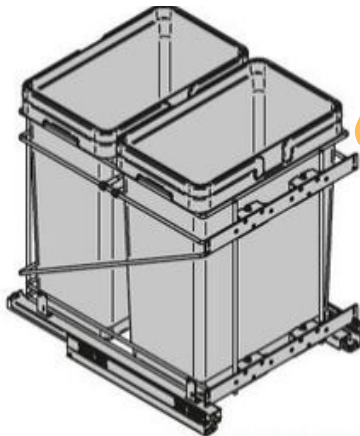

## MODERN. EUROPEAN DESIGN TRASH PULLOUTS!

Single 35 Qt. w/ Optional Door Bracket  
Requires 12" wide opening

**QPAMI2I35CR**

Bin have handles for  
easy removal!

Double 32 Qt. w/ Optional Door Bracket  
Requires 15" wide opening

**QPAMI5228CR**

Bins have handles  
for easy removal!

- 
- Bottom mount or side mount.
  - Full extension (500 mm).
  - Soft close.
  - Easy installation with only 4 screws.
  - Door mount brackets and clip on handle included in the kit.